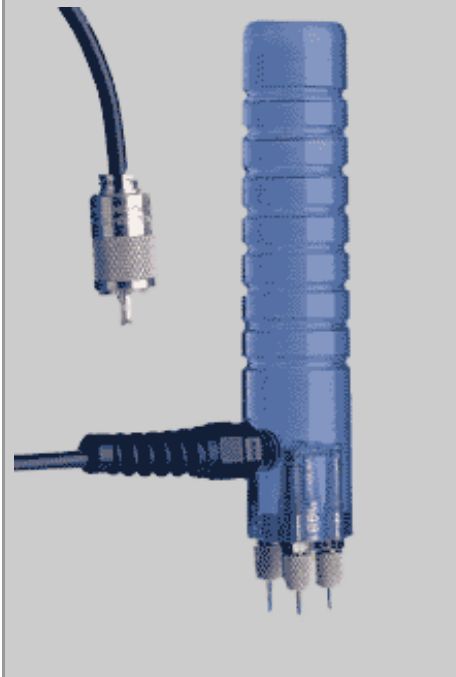

Moisture Meters For...

- ▶ Cotton
- ▶ Flooring
- ▶ Grain
- ▶ Hay
- ▶ Home Inspector
- ▶ Industrial & Mill Applications
- ▶ Kil-Mo-Trol In Kiln Moisture Monitor
- ▶ Leather
- ▶ Paper
- ▶ Restoration/IAQ
- ▶ Soil
- ▶ Temperature
- ▶ Woodworker

Accessories

- ▶ Contact Pins List
- ▶ **Electrodes List**

Electrodes

Interchangeable with Delmhorst Moisture Meters

2-E

- Two pins
- 5/16" penetration
- Use on plaster, masonry, paper tubes, wood

4-E

- Four pins
- 5/16" penetration
- Use on wood up to 1 1/2" thick